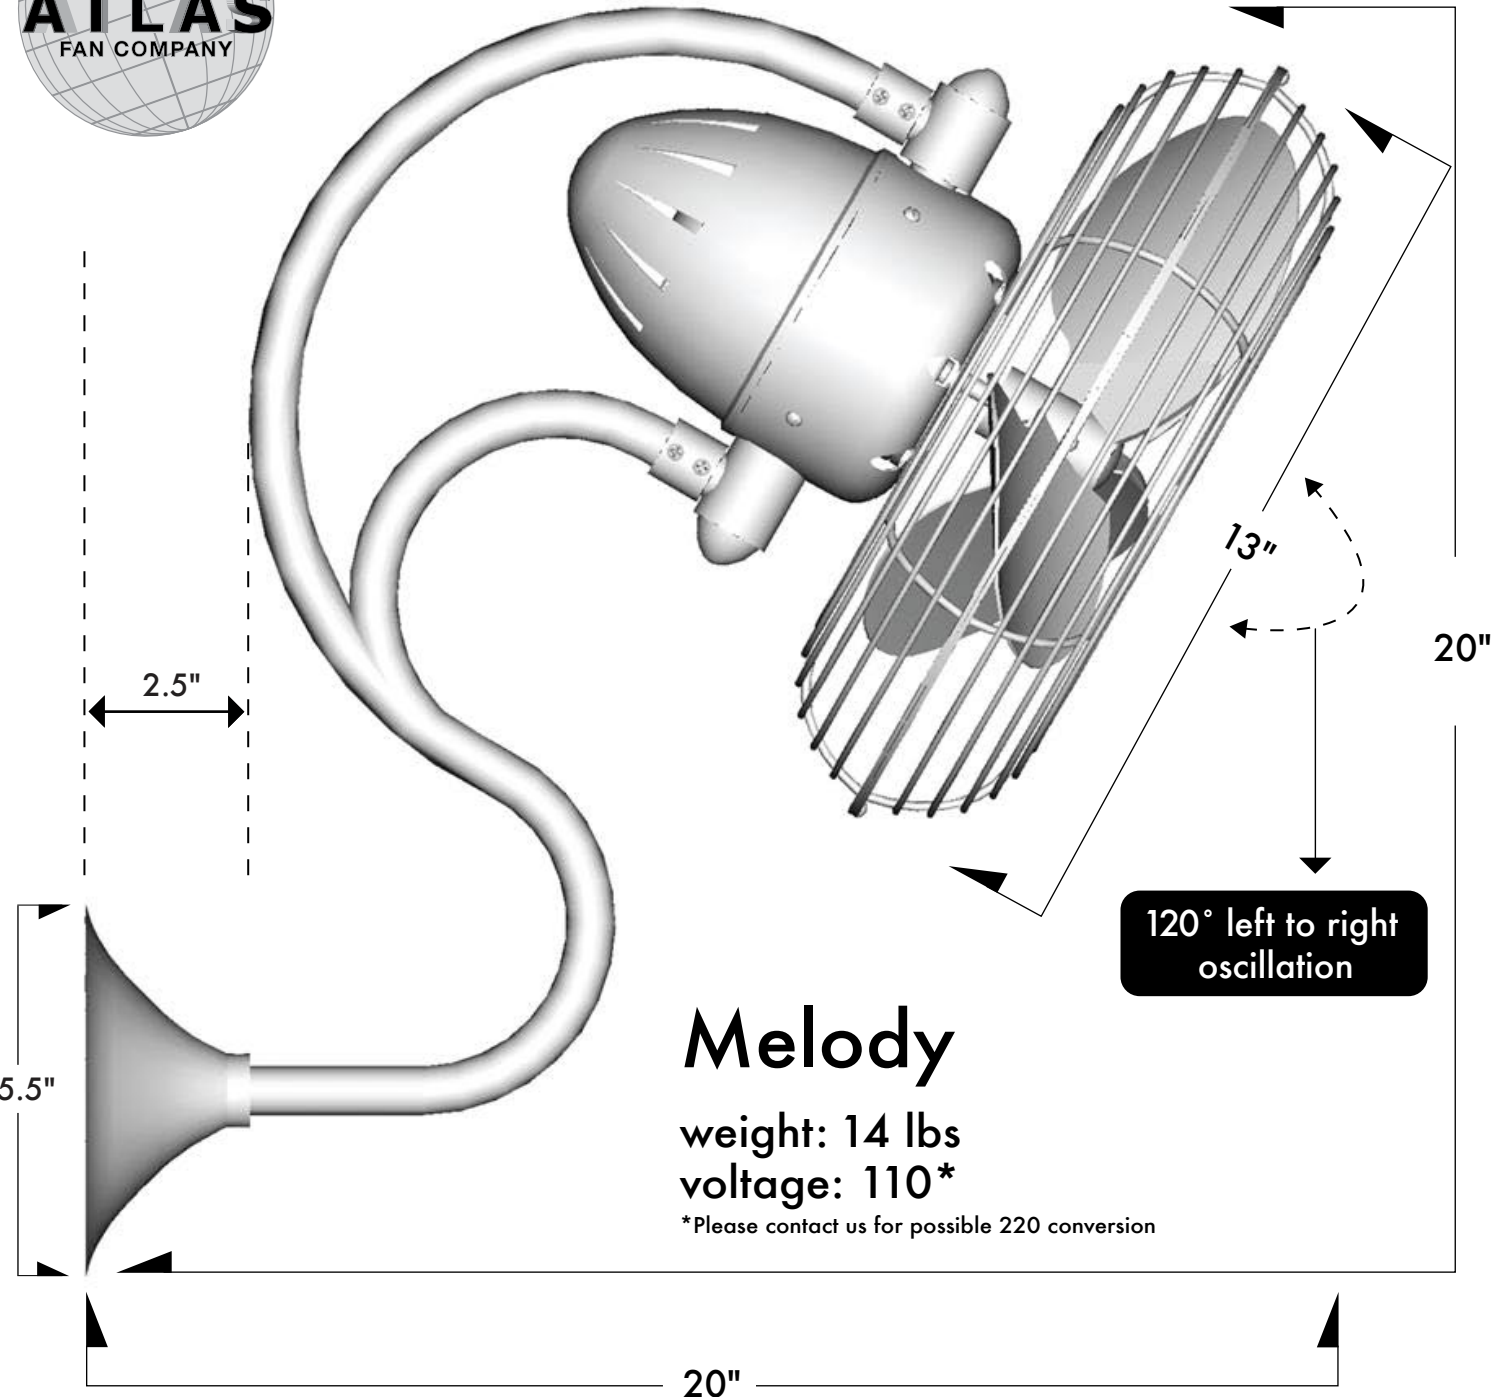

Melody

shown in Brushed Nickel
with metal blades

shown in Polished Chrome
with metal blades

shown in Textured Bronze
with metal blades

The Melody oscillating, 3-speed wall mounted fan provides maximum multi-directional airflow. It can be mounted in small, awkward spaces or in front of HVAC ducts to make more efficient the heating, ventilation or air conditioning of any room.

- Available in the following finishes: polished chrome, brushed nickel or textured bronze.
- Constructed of cast aluminum and heavy stamped steel, the Melody carries a limited lifetime warranty.
- Equipped with hand-balanced metal blades and metal safety cages.
- 3-speed wall control is standard equipment.

MATTHEWS

FAN COMPANY

Melody

weight: 14 lbs

voltage: 110*

*Please contact us for possible 220 conversion

120° left to right
oscillation

Damp Location: All standard finishes